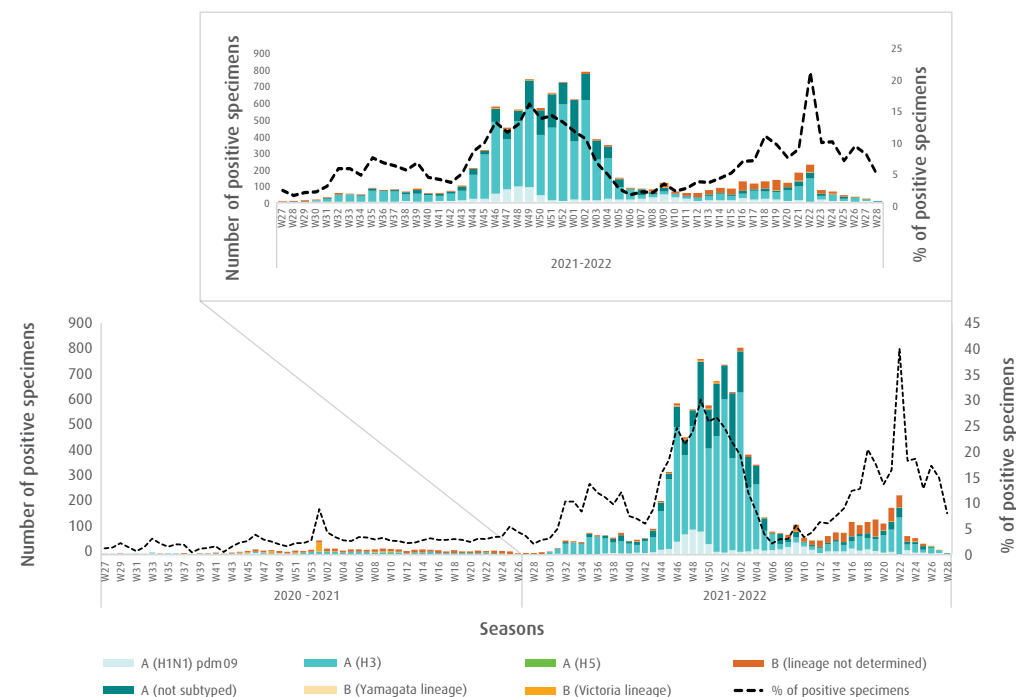

INFLUENZA SITUATION IN THE EASTERN MEDITERRANEAN REGION

Week 28, 2022 (10 July–16 July)

Fig. 1. Number of reporting countries to EMFLU/FluNet by week in the Region, week 27, 2021 – week 28, 2022

Table. Number of enrolled cases and number of tested specimens by reporting countries in the Region, week 28, 2022

Country	Number of enrolled cases	Number of tested specimens (%)
Afghanistan	21	0 (0)
Lebanon	25	25 (100)
Saudi Arabia	194	154 (79)
Somalia	4	0 (0)
Total	244	179 (73)

Fig. 2. Number of positive specimens by subtype/lineage and percentage of specimens testing positive for influenza viruses starting from week 27, 2020 till week 28, 2022