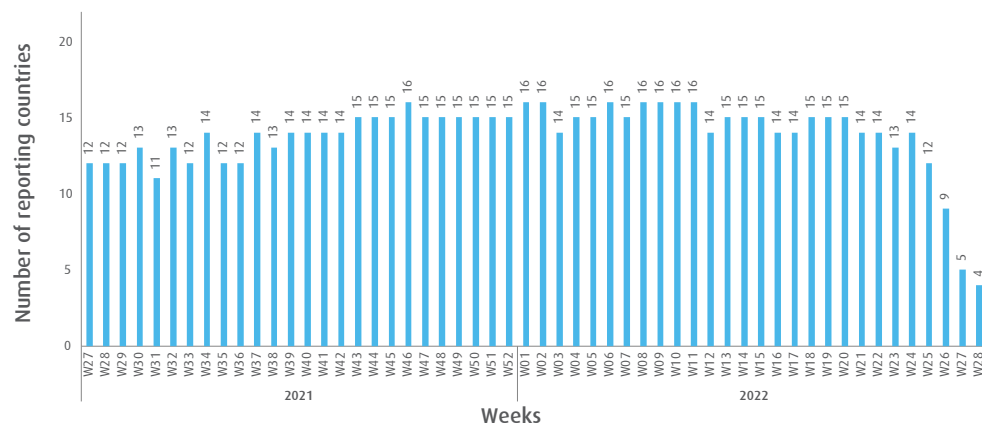

INFLUENZA SITUATION IN THE EASTERN MEDITERRANEAN REGION

Week 28, 2022 (10 July–16 July)

Fig. 1. Number of reporting countries to EMFLU/FluNet by week in the Region, week 27, 2021 – week 28, 2022

Table. Number of enrolled cases and number of tested specimens by reporting countries in the Region, week 28, 2022

Country	Number of enrolled cases	Number of tested specimens (%)
Afghanistan	21	0 (0)
Lebanon	25	25 (100)
Saudi Arabia	194	154 (79)
Somalia	4	0 (0)
Total	244	179 (73)

Fig. 2. Number of positive specimens by subtype/lineage and percentage of specimens testing positive for influenza viruses starting from week 27, 2020 till week 28, 2022